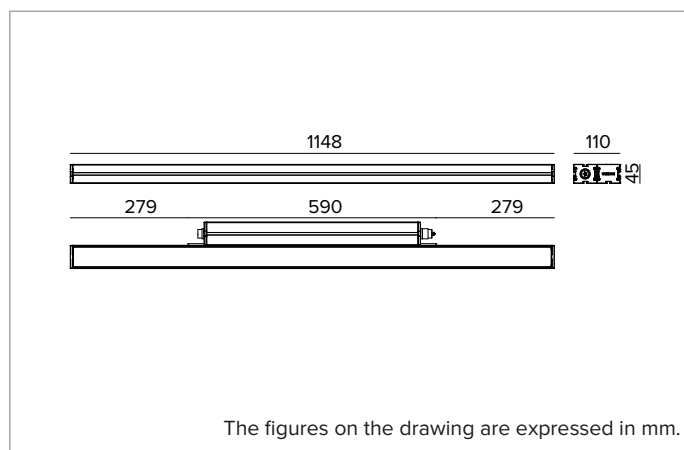

E0554GFL840ELBC | JEDI NOVA 55 Projector Side Box

Adjustable linear LED projector

		4000K	H(m)	D1(m)	D2(m)	Emax(lx)
		Ra80	10°	38°		
Fixture Power	70W	1	0.17	0.69	37807	
Source Flux	9596lm	2	0.35	1.38	9452	
Fixture Flux	6157lm	3	0.52	2.08	4201	
Efficacy	88lm/W	4	0.70	2.77	2363	
TS2143	Imax=3940cd/klm	Imax	37807cd	5	0.87	3.46 1512

Optic: LENS

Beam angles: GRZ 10°x40°

Optical efficiency: 64%

Fixture flux: 6157lm

Luminous efficacy: 88lm/W

Photobiological safety: Compliant with RG1 low risk group

MECHANICAL CHARACTERISTICS

Extruded anodised aluminium 15μ body. Extra clear 5mm thick glass flat screen. The body of the fixture is adjustable and can be installed away from the mounting surface using accessory snap brackets.

Colour and finish: Burnished copper

Dimensions: L=1148mm

Weight: 4.7Kg

Version: Comfort

Degree of protection: IP66,IP67,IP68,IP69

Mechanical Resistance: IK07

ELECTRICAL CHARACTERISTICS

Integrated driver available in the ON-OFF version (positioned laterally to the optical body). Supplied with through-wiring with longitudinal sealing IN/OUT panel connectors (the sealing limits the risk of humidity raising towards the driver/optical body). Luminaire compliant with EN 60598-2-22 for power supply from a centralised emergency system CPSS (Central Power Supply System), not incorporated in the luminaire - high risk areas excluded. The default power and flux are 100% in AC and 100% in DC.

Cable diameter range from 7 to 12mm.

Code
A118

A118

Male/female IP66/IP68 connector kit.

5 pòles (STANDARD 3G2,5mm² MAX, DALI 5G1,5mm² MAX).

Cable diameter range from 7 to 12mm.

Due to the technological evolution of the electronic components, the data provided may be updated, and as such, confirmation must be requested during the order process.